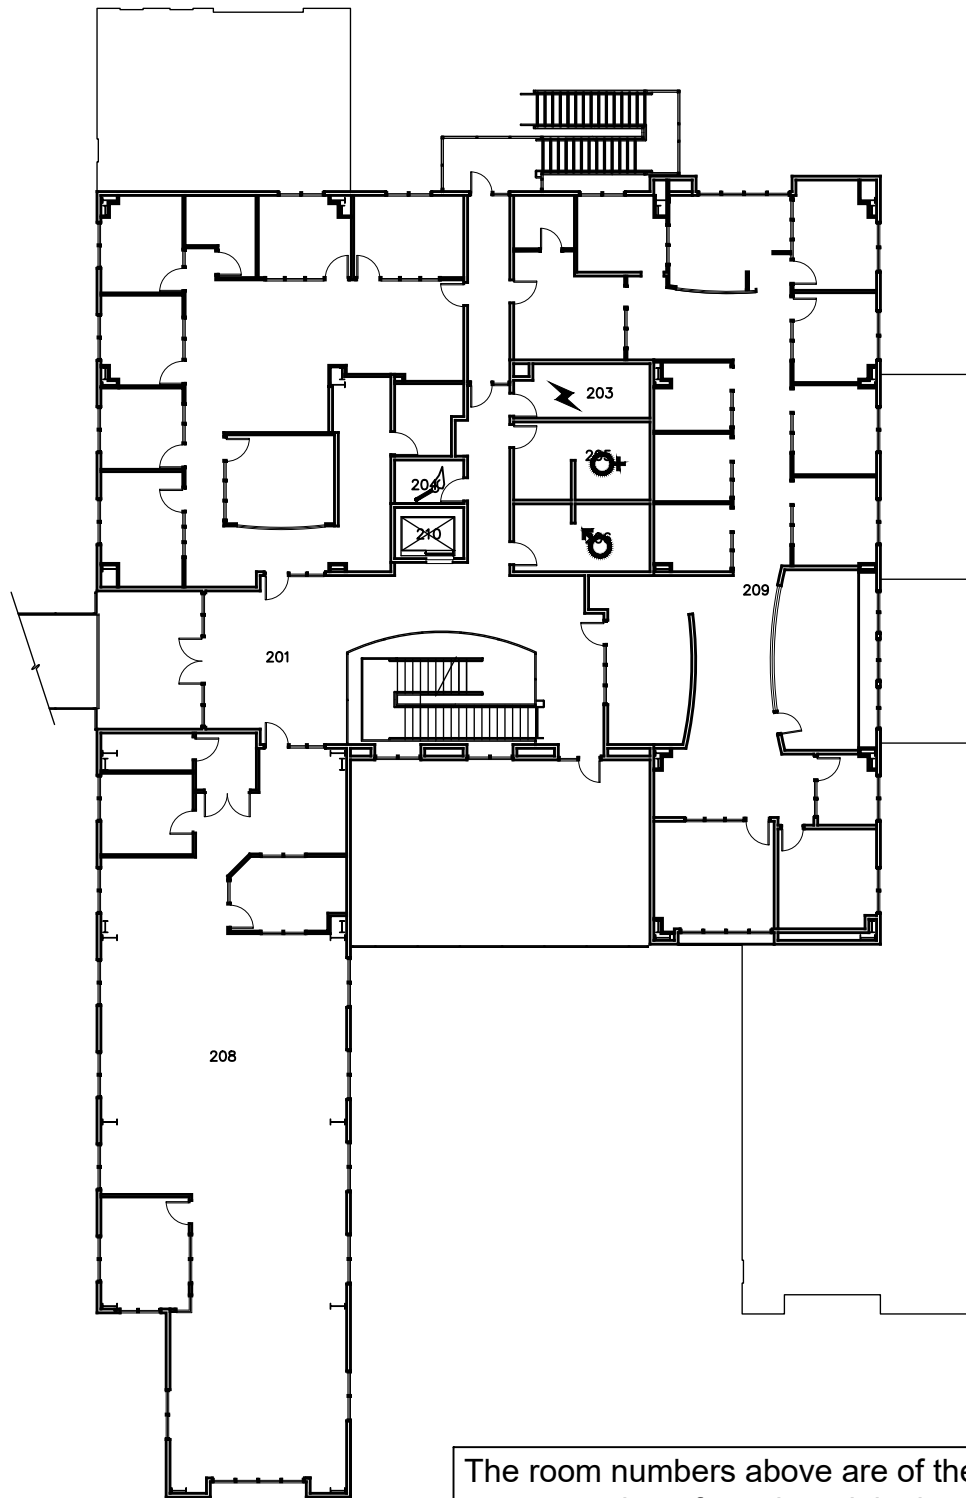

The room numbers above are of the undivided spaces and are from the original construction drawings. The California Central Coast Research Partnership manages, divides, renumbers & leases the spaces. Those changes will not be tracked here. Contact <http://www.c3rp.org>

# Technology Park

Floor 1

1" = 25'

The room numbers above are of the undivided spaces and are from the original construction drawings. The California Central Coast Research Partnership manages, divides, renumbers & leases the spaces. Those changes will not be tracked here. Contact <http://www.c3rp.org>